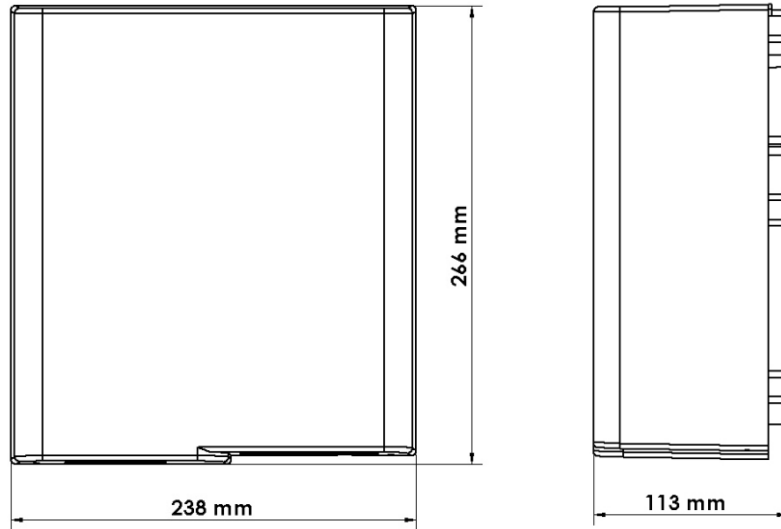

SlimJet® Hand Dryers

Salient Features:

12 months warranty

Heavy Duty Design

Consumes Only 450 W

High Quality Eliminates Maintenance Costs

High Speed Motor For quick hand drying

95% Cost Reduction Compared to Paper Towels

Industry Best Safety Features

Low Noise Operation

Dimensions:

Technical Specifications:

- High speed brushed motor, 15000 RPM
- Operates automatically with IR sensors
- The motor and heating coil are protected with thermal fuse and thermal cut off
- Construction: Blower and impeller in polycarbonate, all other parts in ABS plastic
- Power Supply: 230VAC, 50Hz, 1 Phase
- Rated Power: 450 W
- Rated Current: 1.96 A
- Noise Level @ 1 mtr: 70 db
- Air Speed: 70 m/s • Air volume: 180 m³/hr

Differences between SlimJet Pro & SlimJet Series

Features	SlimJet Pro	SlimJet
Motor Type	Extreme Heavy Duty High speed motor (Motor made in USA)	Heavy Duty High Speed motor
Motor RPM	25000	15000
Warranty Period	2 Years on motor 3 years on Sensor & control circuit	1 year
Made from UL-94 V-0 Certified plastics	✓	✗
Operating Sound Levels	70 db	70 db
Solid State Relay for enhanced operating life	✓	✗
Timer Cut-off	✓	✗
Safety Shutdown feature to prevent vandalism	✓	✗
Thermal Cut-off and fuse in motor and heating coil	✓	✓